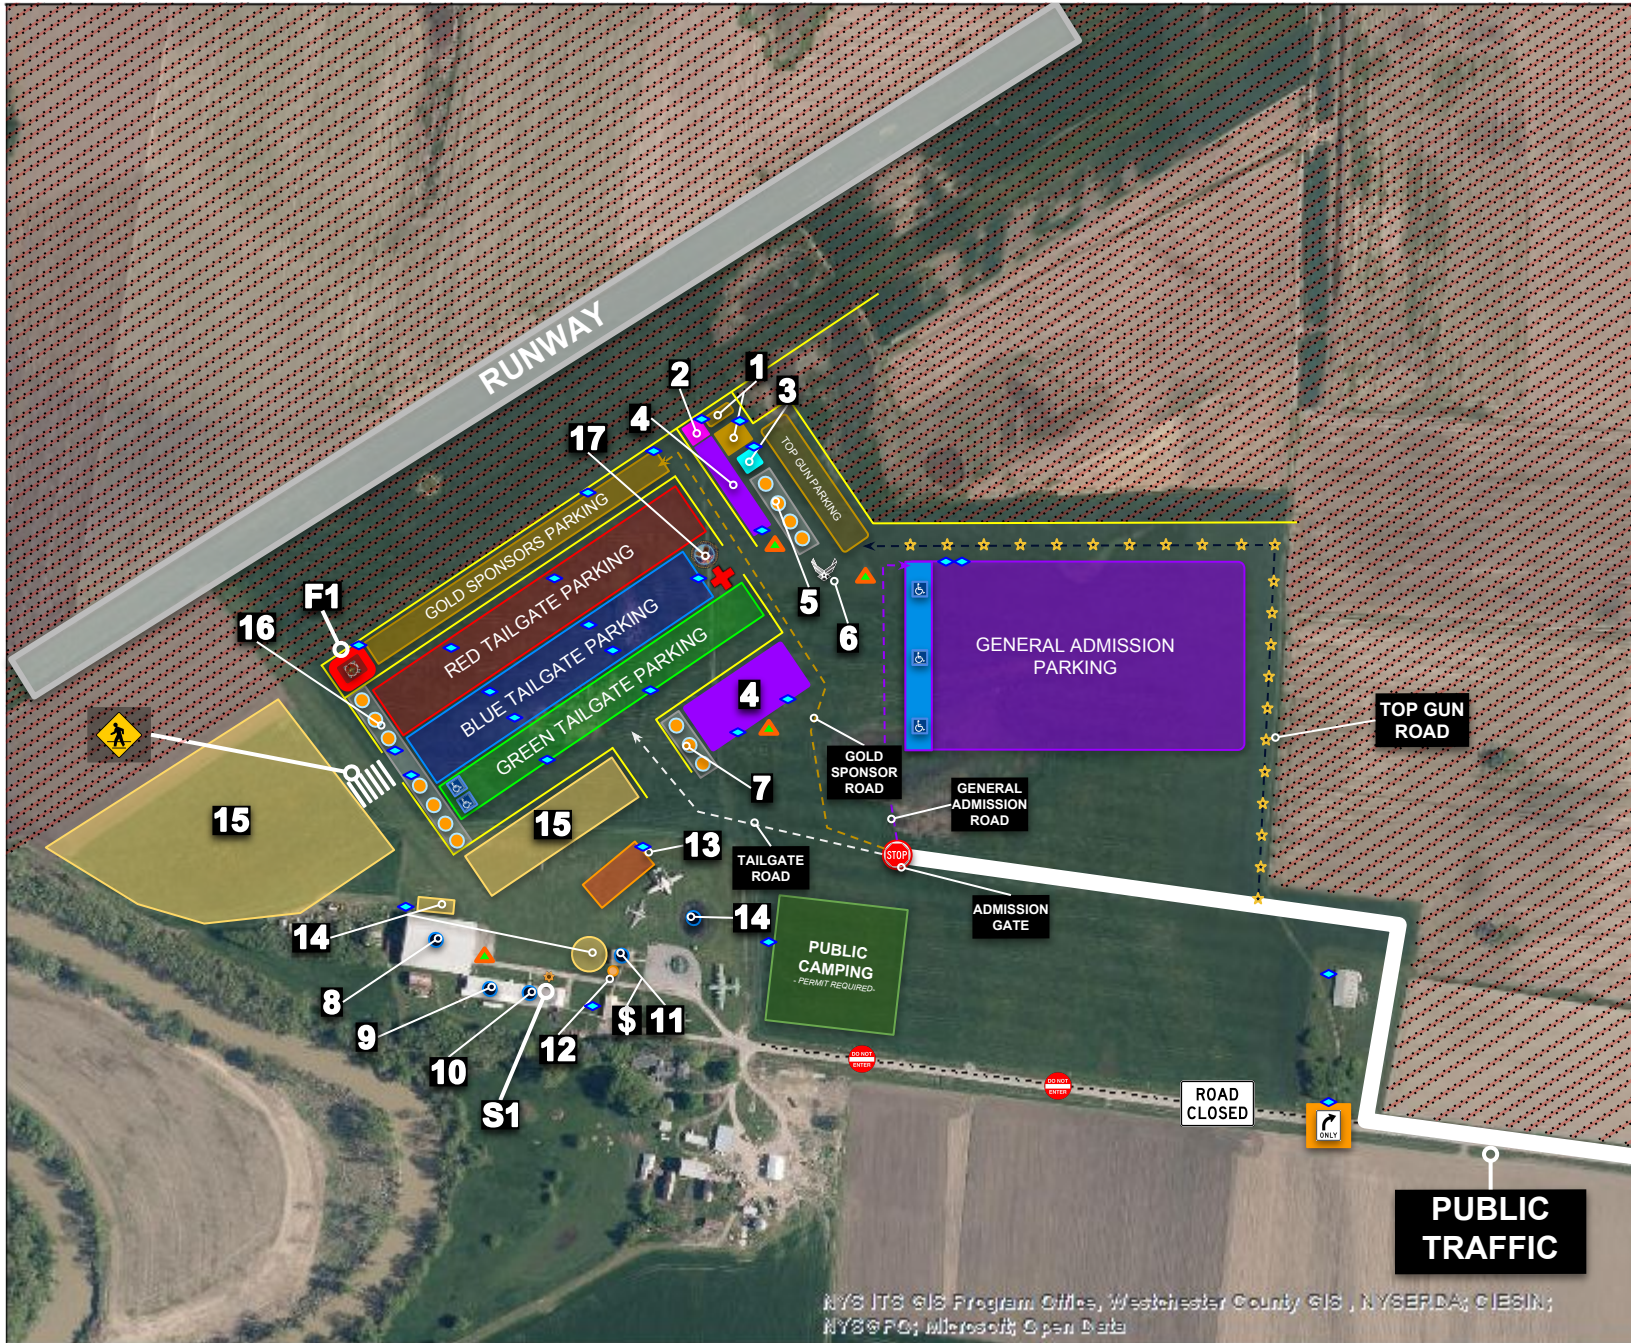

2023 NWM AIRSHOW - PUBLIC EVENT MAP

ATTRACTION KEY

1. Top Gun Tent and Top Gun Viewing Area
2. Reserved Seating Area
3. Beer Garden
4. General Admission Viewing Areas
5. Food and Vendor Area East
6. U.S. Air Force Exhibit and MQ-9 Reaper Drone
7. Food and Vendor Area South
8. NWM Hangar and Aircraft Displays
9. NWM Museum
10. Flight Experiences Office
11. NWM Museum Store AND ATM
12. NWM Information Booth
13. WWII and Vietnam War Era Reenactors and Vehicles
14. Static Aircraft Display
15. Flight Lines
16. Food and Vendor Area East
17. Veteran's Tent
- F1. Fire and EMS
- S1. Police and Security Command Center

LEGEND

	PUBLIC ROAD
	GENERAL ADMISSION TRAFFIC
	TAILGATE TRAFFIC
	GOLD SPONSOR TRAFFIC
	TOP GUN ROAD
	SAFETY BARRIER - NO XING
	ROAD CLOSED
	GATE - RIGHT TURN ONLY
	PEDESTRIAN CROSSWALK
	FIRST AID
	RESTRICTED
	RESTROOM
	ADMISSION GATE
	HANDICAP PARKING
	TRAM STOP

Elements not to scale.

For planning purposes only.
Not survey grade.